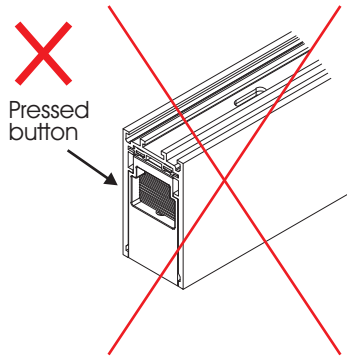

CLICK IT AMBIENT 35W

Installation Manual

1

Attention
Switch off the main power.

2

Be sure that the click button is not pressed

3

4