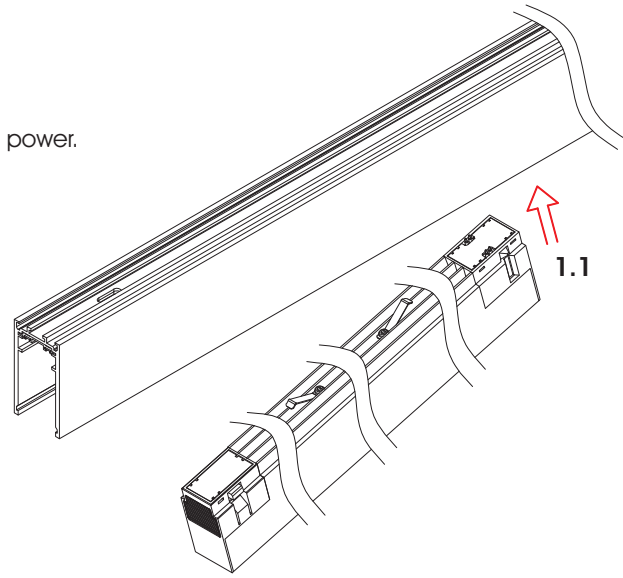

CLICK IT AMBIENT 35W

Installation Manual

1

Attention
Switch off the main power.

2

Be sure that the click button is not pressed

3

4