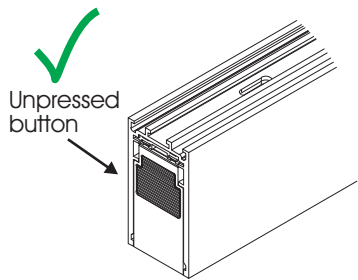

CLICK IT AMBIENT 35W

Installation Manual

1

Attention
Switch off the main power.

2

Be sure that the click button is not pressed

3

4