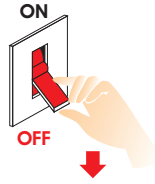

CLICK IT AMBIENT 35W

Installation Manual

1

Attention
Switch off the main power.

2

Be sure that the click button is not pressed

3

4