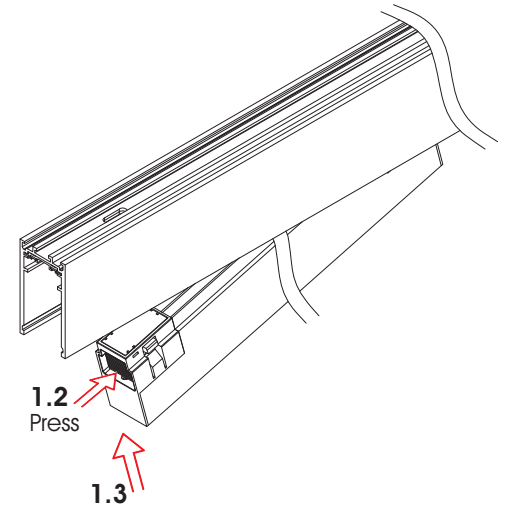

CLICK IT AMBIENT 35W

Installation Manual

1

Attention
Switch off the main power.

2

Be sure that the click button is not pressed

3

4