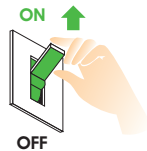

CLICK IT AMBIENT 35W

Installation Manual

1

Attention
Switch off the main power.

2

Be sure that the click button is not pressed

3

4