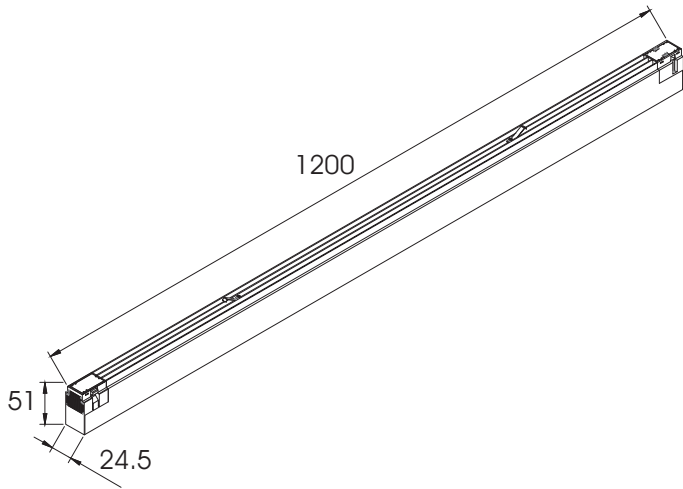

CLICK IT AMBIENT 35W

Installation Manual

1

Attention
Switch off the main power.

2

Be sure that the click button is not pressed

3

4