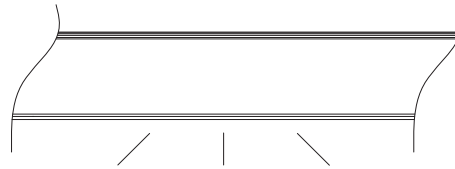

CLICK IT AMBIENT 35W

Installation Manual

1

Attention
Switch off the main power.

2

Be sure that the click button is not pressed

3

4